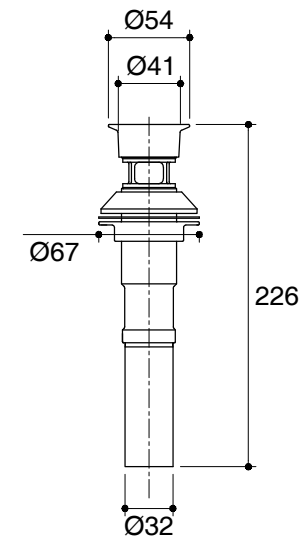

Dimensions are approximate.

Unit: mm

**AC Power Unit
(Not supplied)**

SKU	K-72866X
Name	STRAYT
Description	COLD WATER SENSOR FAUCET

KOHLER