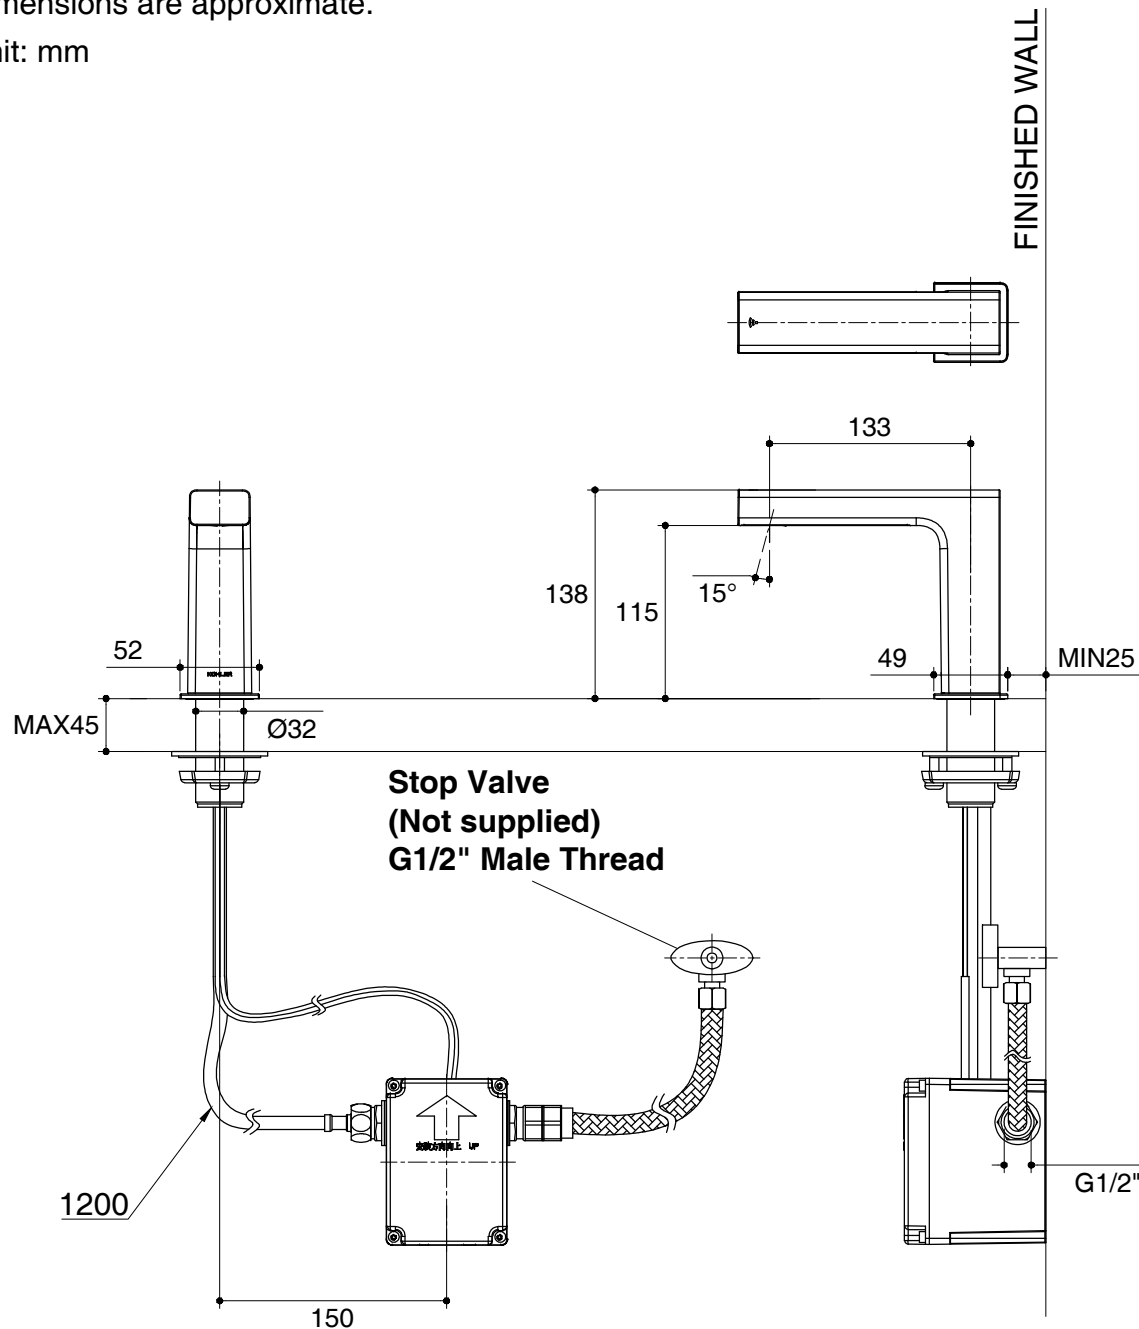

Dimensions are approximate.

Unit: mm

**AC Power Unit
(Not supplied)**

SKU	K-72866X
Name	STRAYT
Description	COLD WATER SENSOR FAUCET

KOHLER