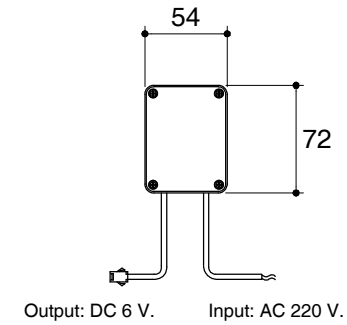

Dimensions are approximate.

Unit: mm

**AC Power Unit
(Not supplied)**

SKU	K-72866X
Name	STRAYT
Description	COLD WATER SENSOR FAUCET

KOHLER